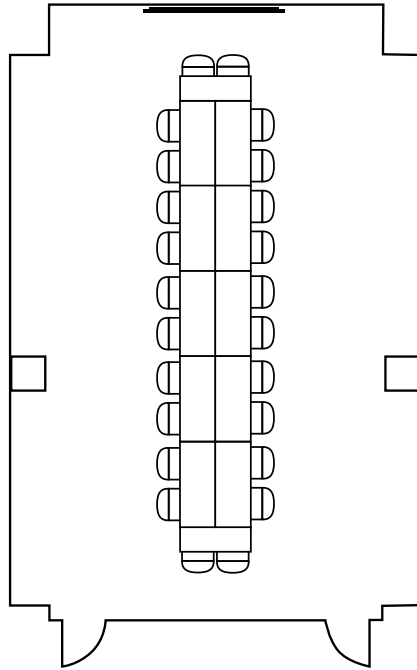

# ASCE (B)

**BOARDROOM**  
24 PPL

SIZE  
1,218 SF

MAX CAPACITY  
78

RECOMMENDED  
24-73

## Additional Room Configurations

**THEATER**  
78 PPL

**CLASSROOM**  
36 PPL

**HOLLOW SQ.**  
28 PPL

**U SHAPE**  
24 PPL

**STANDING RECEPTION**  
40 PPL

**ROUNDS**  
36 PPL