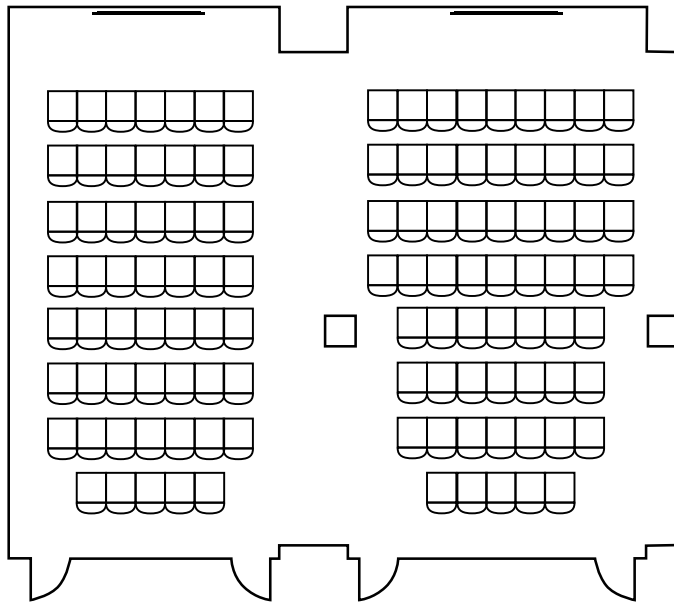

A&B Extended

THEATER
106 PPL

SIZE	MAX CAPACITY	RECOMMENDED
2,142 SF	80+	70-130

Additional Room Configurations

CLASSROOM
70 PPL

CLASSROOM & ROUND
60 PPL

STANDING RECEPTION
80 PPL

ROUNDS
72 PPL

A&B Extended Features

AV equipment:
 2 90" LED LCD Flat Screen Monitors
 Mitel Teleconference System
 WePresent Wireless Presentation
 Wireless Internet Connectivity
 Wireless Ceiling Microphone & Speakers