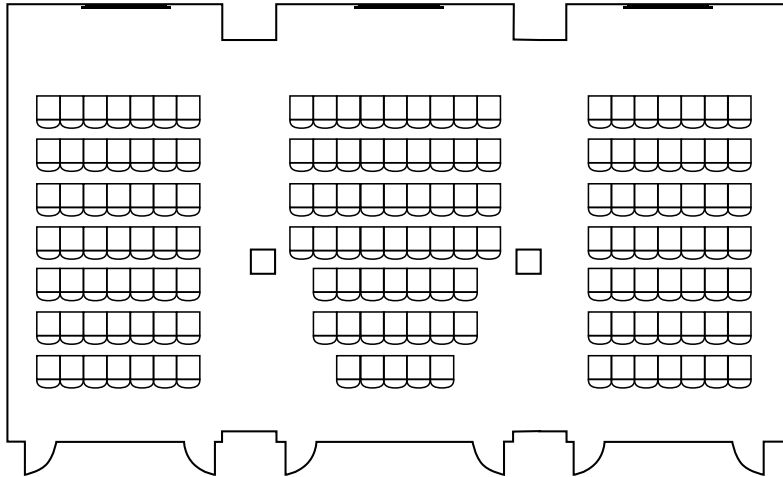

A,B&C Extended

THEATER
144 PPL

Additional Room Configurations

CLASSROOM
104 PPL

CLASSROOM WITH ADJACENT ROUNDS
150 PPL

ROUNDS
108 PPL

RECEPTION
150 PPL

SIZE	MAX CAPACITY	RECOMMENDED
3,066 SF	180+	90-150

A,B&C Extended Features

A/V Equipment:

- 3 90" LED LCD Flat Screen Monitors
- Mitel Teleconference System
- WePresent Wireless Presentation
- Wireless Ceiling Microphones & Speakers
- Wireless Internet Connectivity